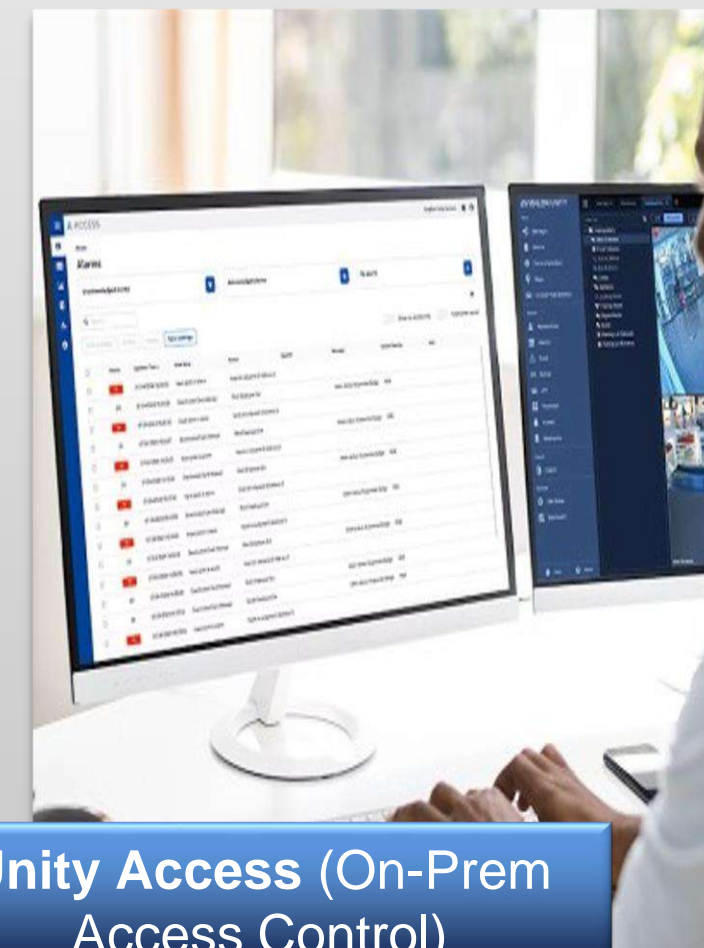

UNITY

**Unity Cloud Services
(Hybrid Extensions)**

- Remote System Health
- Upgrades
- Multi-site Config.
- Web Login
- Remote Viewing

**Unity Video (On-Prem
VMS)**

- AI-enabled VMS With Appearance Search
- Face & Firearm Detection
- Advanced UI
- Edge-analytics Sync

**Unity Access (On-Prem
Access Control)**

- Role-based Access
- Video Integration
- Emergency Lockdown
- Browser Access

UNIFIED LAYER

Avigilon Decision Management System (DMS)

- Centralized Command UI
- Integrates Video/Access/Intrusion
- Part Of Motorola Safety Suite