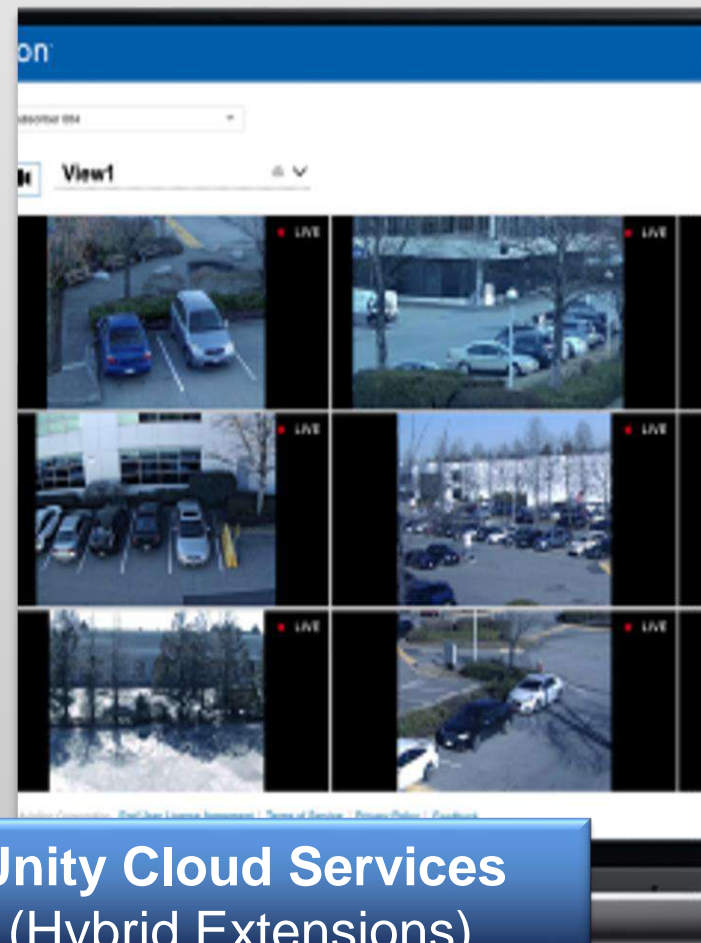

UNITY

**Unity Cloud Services
(Hybrid Extensions)**

- Remote System Health
- Upgrades
- Multi-site Config.
- Web Login
- Remote Viewing