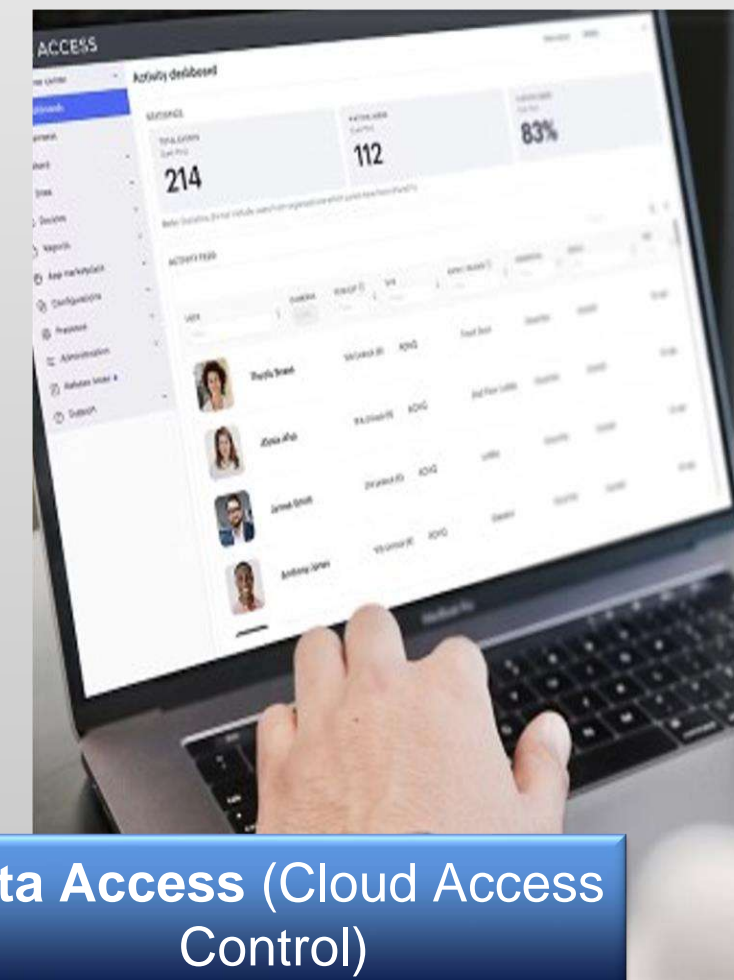

Avigilon – Platform Solutions

ALTA

Alta Video (Cloud VMS)

- Cloud-native Video Storage
- Smart Search
- UAD
- Face & License Plate Detection
- Mobile-first Design

Alta Access (Cloud Access Control)

- Mobile Credentials
- Occupancy Tracking
- Alerts
- API/Webhooks
- Remote Unlocks