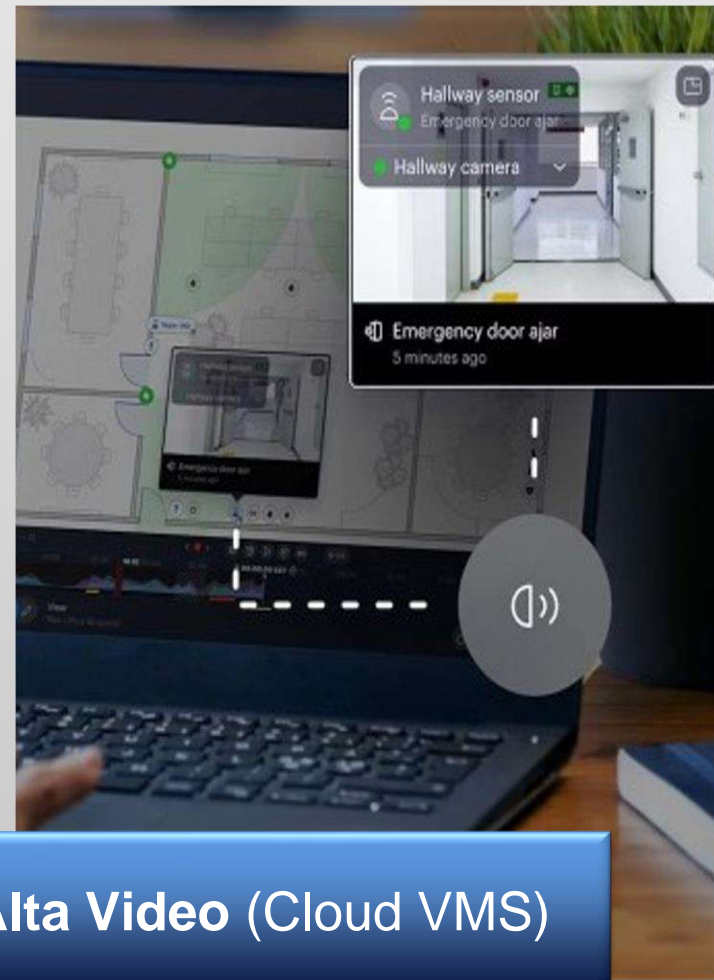

H6A PTZ

2MP / 4MP • Auto-Tracking, Facial Rec. • 360° Pan, IK09/IK10

H6SL Dome/Box

2MP / 3MP / 5MP / 8MP • Object Detection, Appearance Search • IP66/67, Budget-Friendly

H6 Mini Dome

2MP / 3MP / 5MP • Wide FoV, Basic UAD • Compact, Fixed Lens

H6X Dome/Box

2MP / 4MP / 6MP / 8MP • Same as H6A minus Audio • No Mic, Flexible Lenses

H6X Bullet

4MP / 8MP • Same as H6A minus Audio • Compliance-Friendly

H6 Series

ARYA OMNITALK
WALKY TALKY | GPS TRACKING | TOLL & HTMS

Avigilon – Platform Solutions

ALTA

Alta Video (Cloud VMS)

- Cloud-native Video Storage
- Smart Search
- UAD
- Face & License Plate Detection
- Mobile-first Design

Alta Access (Cloud Access Control)

- Mobile Credentials
- Occupancy Tracking
- Alerts
- API/Webhooks
- Remote Unlocks